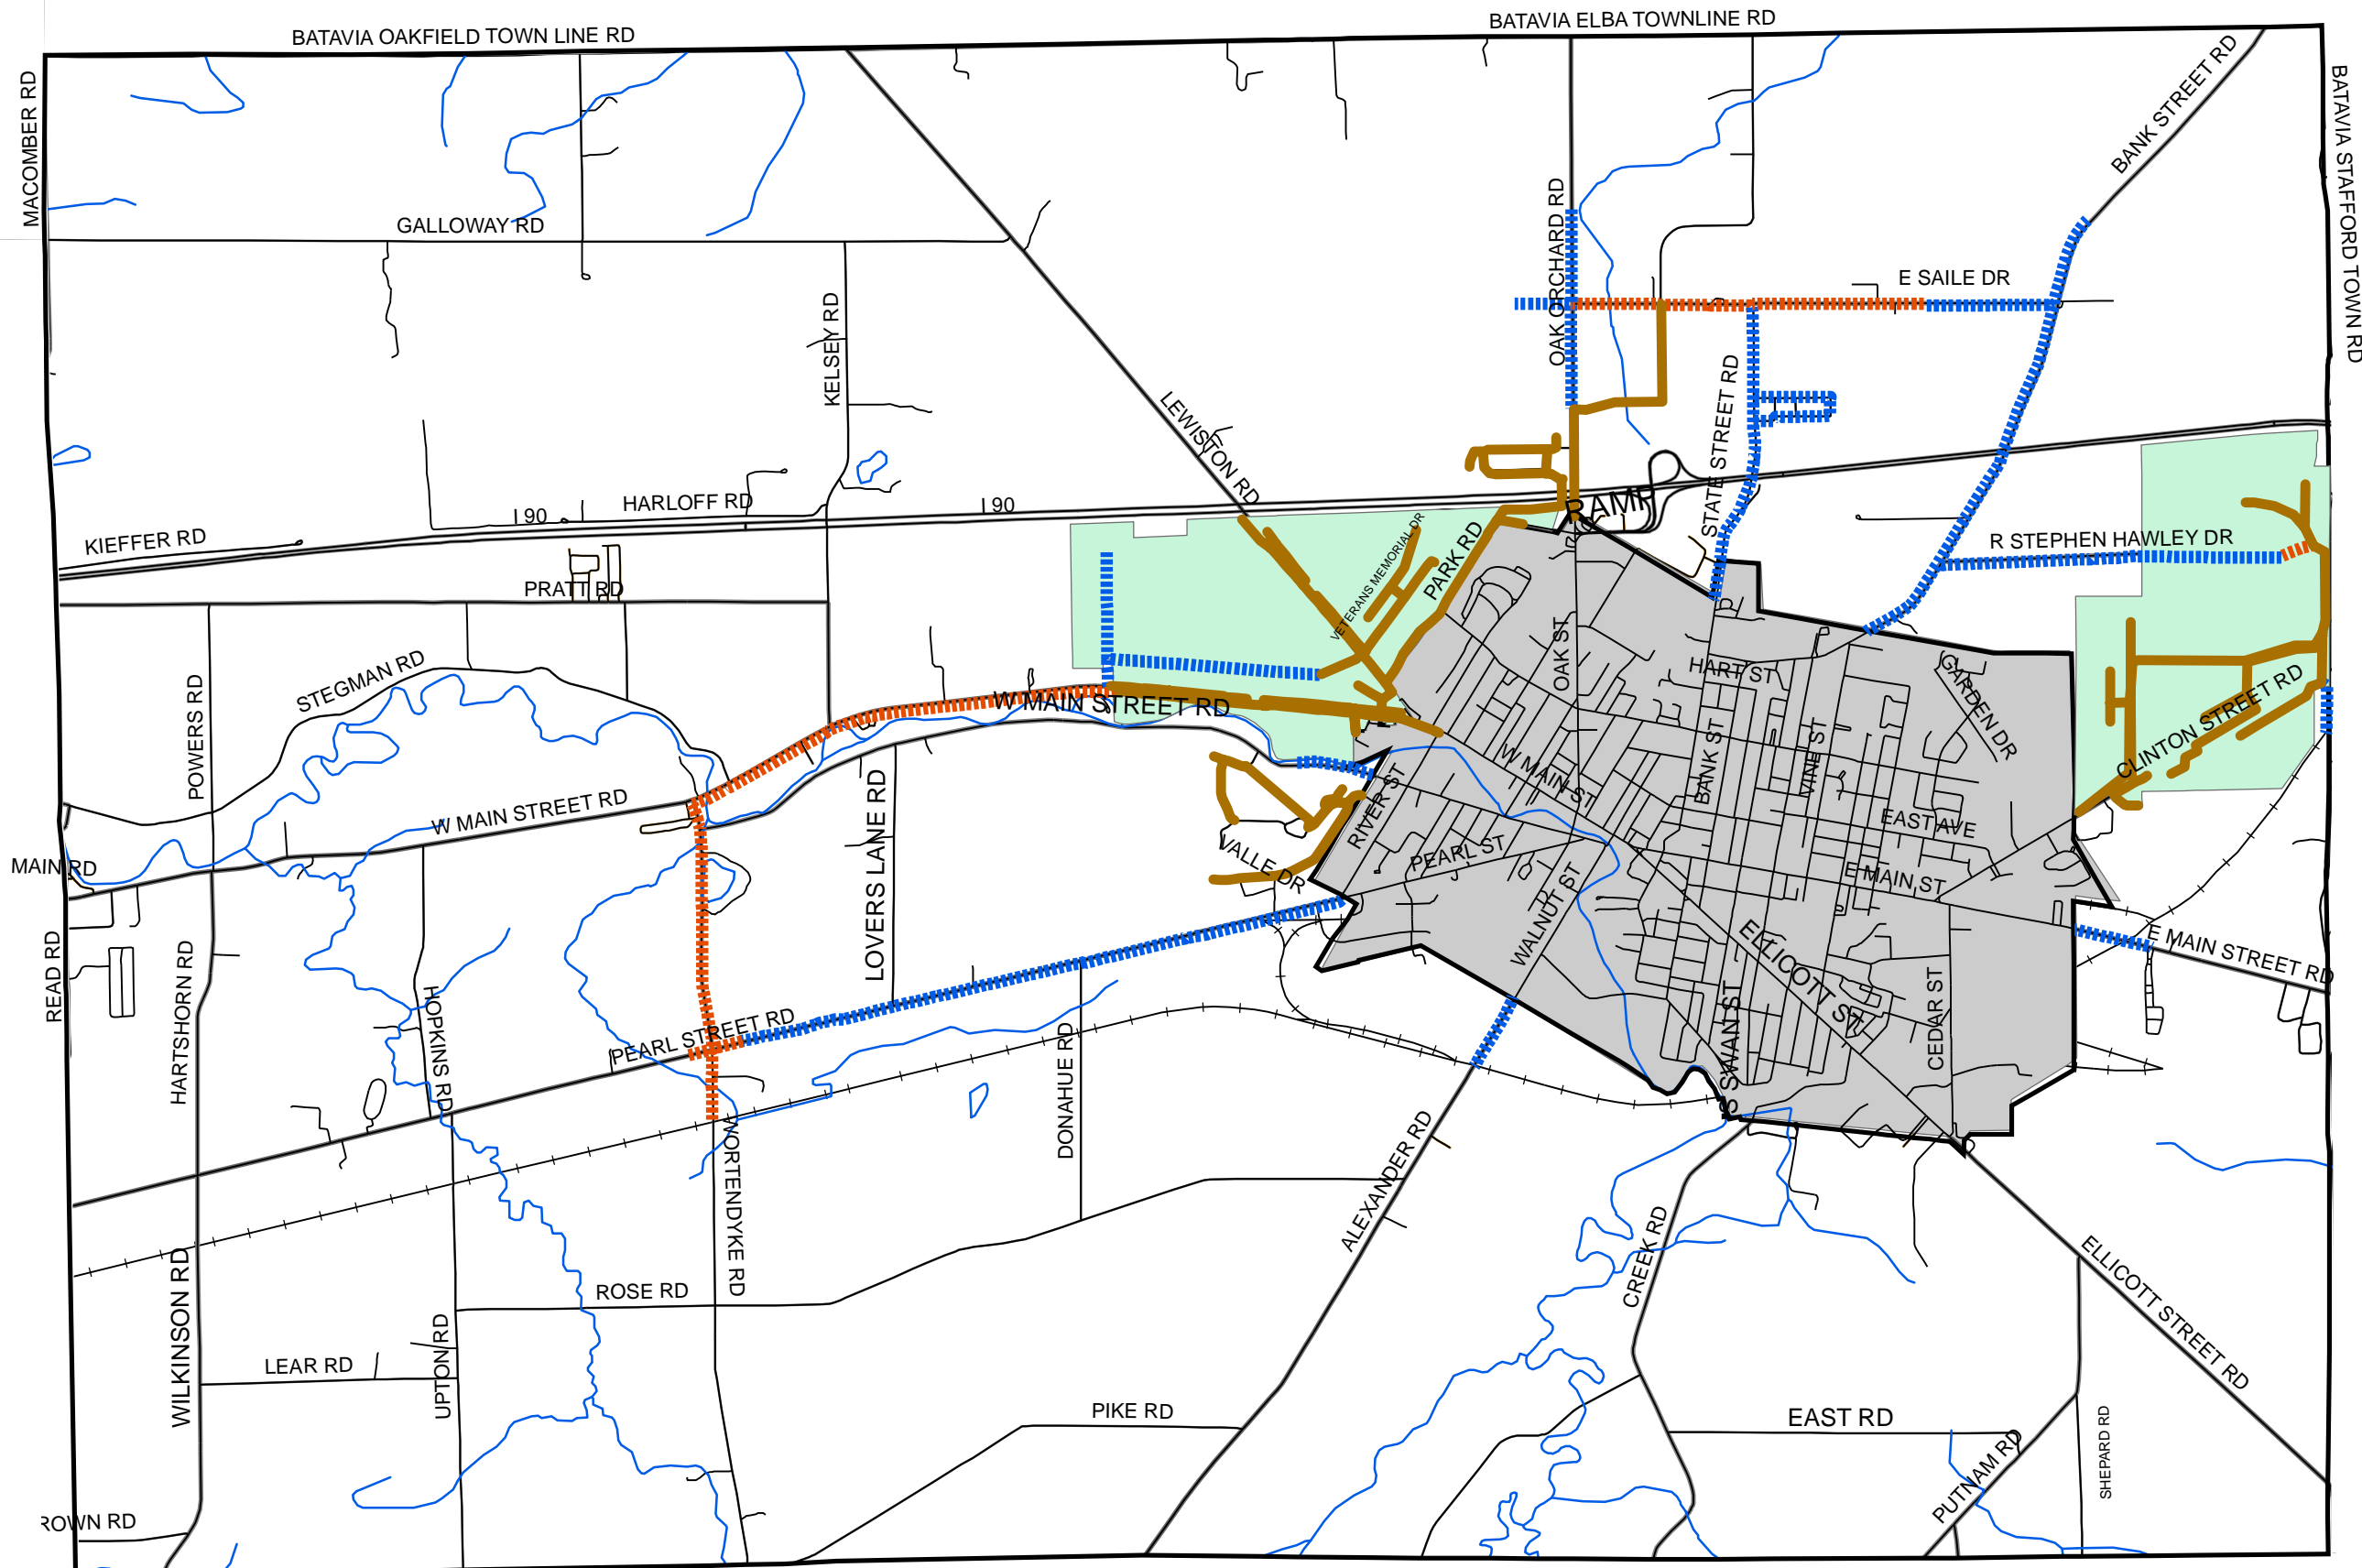

**Existing and Proposed Sanitary Sewers**

- Existing Sewer Districts
- Existing Sewer Lines
- Future Sewer Lines**
- Proposed
- Long Range Future

Base map provided by the  
Genesee County Planning Department

Sewer information provided by  
the Town of Batavia and  
Genesee County

March 2007